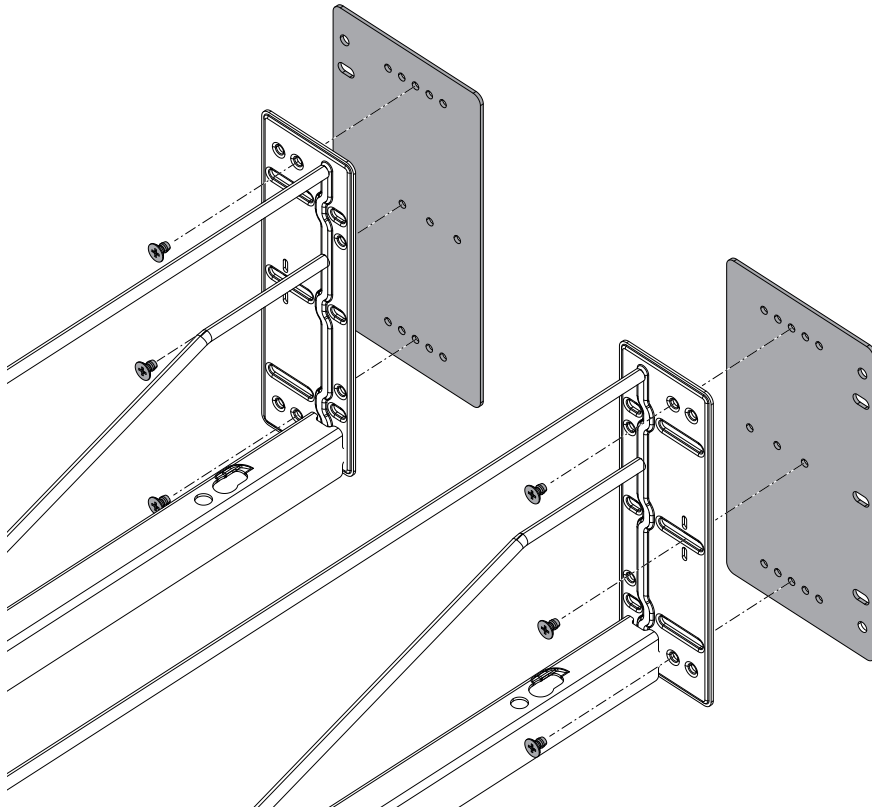

Wide Door Bracket for Waste Bin Pull-Out

Start with the installation of the WPO
according to the instruction MA 402104
MA 402105

6x

2x

Mount the brackets
to the rails in the
best position for
your door width.