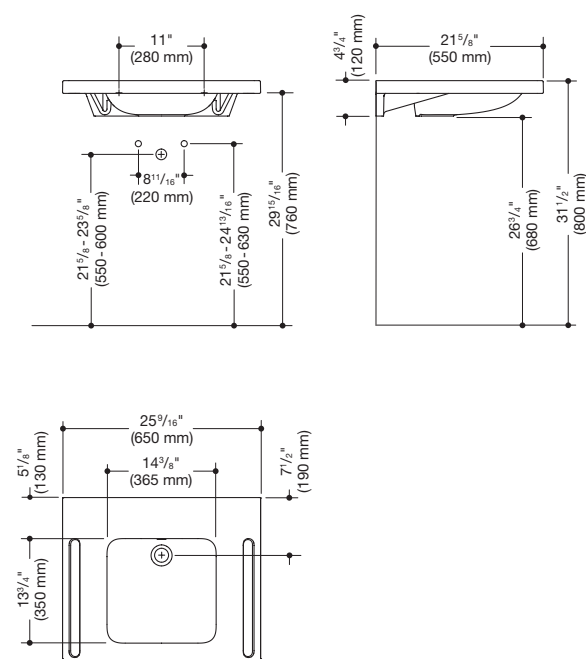

Product data sheet
Washbasin 950.11.140

HEWI

Washbasin 950.11.140

- made of mineral composite material with non-porous surface
- with shelf and deep rectangular basin with generous radii
- integrated handle to hold onto on the side, can also be used as a towel holder
- includes overflow with rose and cover
- the overflow can be replaced and renewed if necessary
- overflow is mounted between drain and siphon under the washbasin, h=25 mm, ø=70 mm
- for wall fitting
- wheelchair accessible to DIN 18040 and ÖNORM B1600/1601
- loading capacity to EN 14688
- 650 mm wide, 550 mm deep
- wash trough depth 100 mm
- for hanger bolt fixing
- CE marking according to Construction Products Regulation No. 305/2011

Article no.: HEWI 950.11.140

Dimensions

Mineral composite

Alpine white

Technical information subject to alteration, November 11th, 2021

HEWI Inc.
350 Fifth Avenue, Suite 5220 Phone: (917) 734-4112
New York, NY 10118