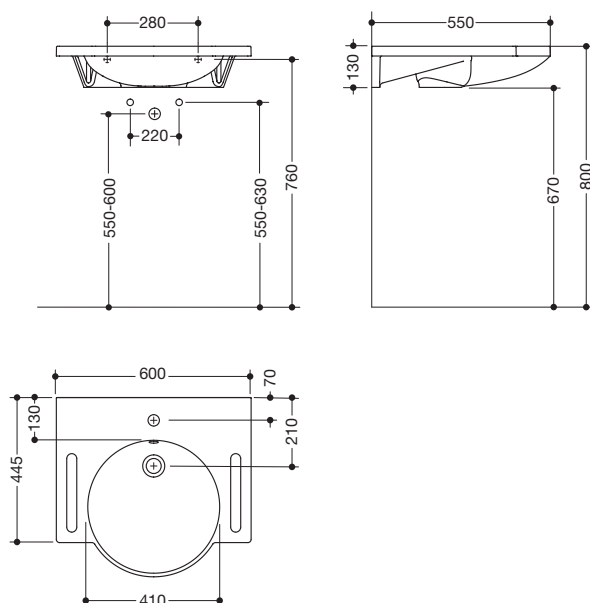

Washbasin 950.11.103

- made of mineral composite with non-porous surface, alpine white
- with shelf and round basin
- integrated gripping feature on the side, can be used as a towel holder
- includes overflow with rose and cover
- the overflow can be replaced and renewed if necessary
- overflow is mounted between drain and siphon under the washbasin, h=25 mm, $\varnothing=70$ mm
- prepared for single hole mixer tap
- wheelchair accessible to DIN 18040 and ÖNORM B1600/1601
- weight capacity to EN 14688
- 600 mm wide and 550 mm deep
- wash trough depth 110 mm
- for hanger bolt fixing
- CE marking according to Construction Products Regulation No. 305/2011

Article no.: HEWI 950.11.103

Dimensions

Mineral composite

Alpine white

Technical information subject to alteration, February 4th, 2022