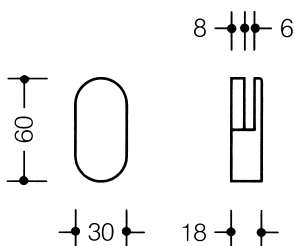

Product data sheet
Mirror clip 477.01.100

HEWI

Mirror clip 477.01.100

- flat mirror clip
- used to hold mirrors 6 mm thick
- anti-theft protection through concealed screw fixing
- 30 mm wide, 60 mm high and 18 mm deep
- made of high-quality polyamide according to HEWI colour chart
- supplied in pairs

Dimensions in mm

Colours

Polyamide

Alternative colours

Polyamide, mat

Technical information subject to alteration, 16th August 2019

HEWI Heinrich Wilke GmbH
Postfach 1260
D-34442 Bad Arolsen

Telefon: +49 5691 82-366
Telefax: +49 5691 82-99366
international@hewi.com
www.hewi.com