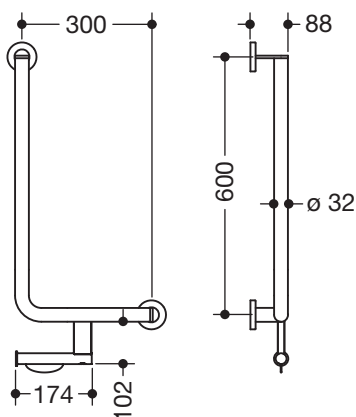

L-shaped support rail 900.22.109XA

- vertical and horizontal rails, joined at right-angles with fixing roses
- with toilet roll holder
- right-hand version
- horizontal length 300 mm, vertical length 600 mm, 88 mm deep
- rail diameter 32 mm, tube thickness 2 mm, rose diameter 70 mm
- made of high-quality stainless steel, satin
- including non-corrosive and tested HEWI fixing material for wall mounting and sealing tape for sealing the drilling points

Dimensions in mm

Surface

XA

Alternative surfaces

Chr

DX

DC

AY