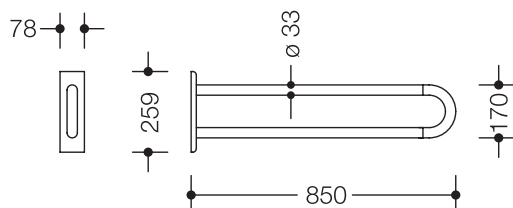

Similar picture

Stationary support rail 801.50.320

- two parallel rails running one above the other joined by a connecting bend
- for holding on to and providing support
- weight capacity 100 kg
- with continuous, corrosion resistant steel core and wall plate made of polyamide with integrated steel core
- for wall mounting with wall-specific HEWI fixing material
- concealed fixing
- 850 mm projection, 259 mm high and 78 mm deep, 33 mm rail diameter
- made of high-quality polyamide according to HEWI colour chart
- toilet roll holder 801.50.010 and 801.50.011, WC flushing mechanism (radio-controlled) 801.50.060 and floor supports 950.50.021XA and 950.50.023XA for retrofitting
- produced in accordance with Regulation (EU) 2017/745 on medical devices

Dimensions in mm

Colours

Polyamide

Alternative colours

Polyamide, mat

Technical information subject to alteration, 29th January 2022

HEWI Heinrich Wilke GmbH
Postfach 1260
D-34442 Bad Arolsen

Telefon: +49 5691 82-366
Telefax: +49 5691 82-99366
international@hewi.com
www.hewi.com