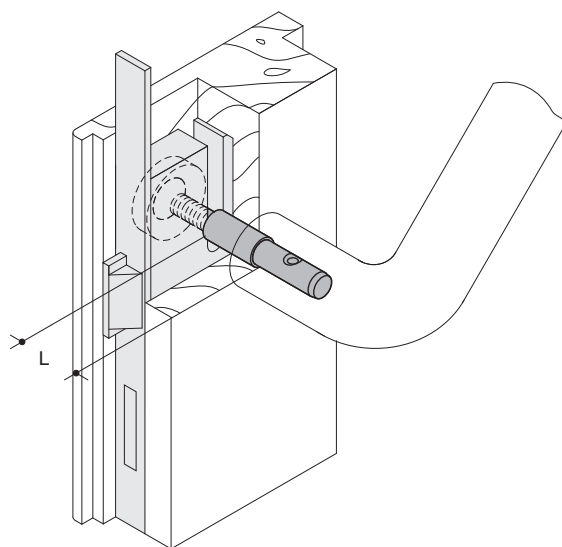

**Product data sheet**  
**Fixing Type BA4.... BA4.50.60**

# HEWI

**Fixing Type BA4.... BA4.50.60**

for back-sided handle fixing with blank rose on solid wood, PVC and 2-3 chamber aluminium profiles.  
Drillhole in the door 12 mm diameter, dimension L = insertion depth, Diameter of the cap 33 mm. Dimension L 6 mm, door thickness 50 - 60 mm.