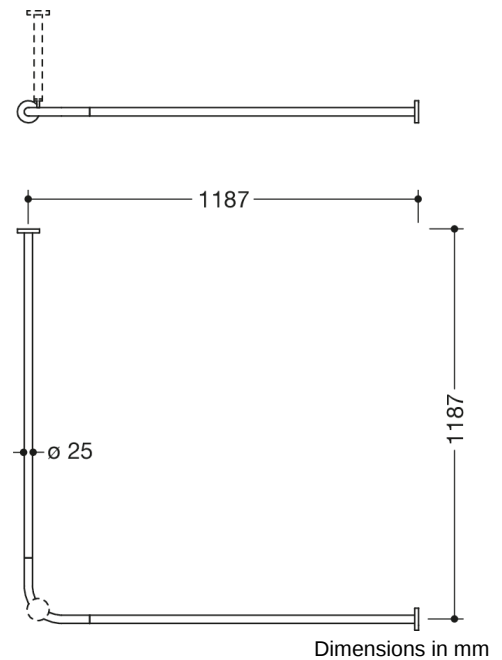

Similar picture

Properties

Curtain rail, System 900

- horizontally arranged rails connected at right-angles, with curtain rings
- made of high-quality stainless steel, satin
- for shower tray 1200 x 1200 mm
- fixing spacing 1187 x 1187 mm
- with 24 curtain rings made of white POM
- recommended curtain width 3500 mm
- rail diameter 25 mm, rose diameter 70 mm
- can be shortened at the ends on site to 320 mm
- fixing with roses to wall and ceiling, ceiling support required
- including non-corrosive and tested HEWI fixing material and sealing tape for sealing the drilling points