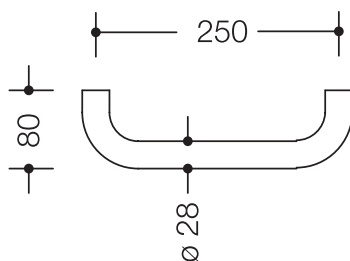

Dimensions in mm

Colours

Polyamide

Alternative colours

Polyamide, mat

Technical information subject to alteration, 10th September 2021

HEWI Heinrich Wilke GmbH
Postfach 1260
D-34442 Bad Arolsen

Telefon: +49 5691 82-366
Telefax: +49 5691 82-99366
international@hewi.com
www.hewi.com

HEWI (UK) Limited
Holm Oak Barn, Beluncle Halt
Stoke Road
Hoo Kent ME3 9NT

Phone +44 1634 258 200
Fax +44 1634 250 099
info@hewi.co.uk
www.hewi.com