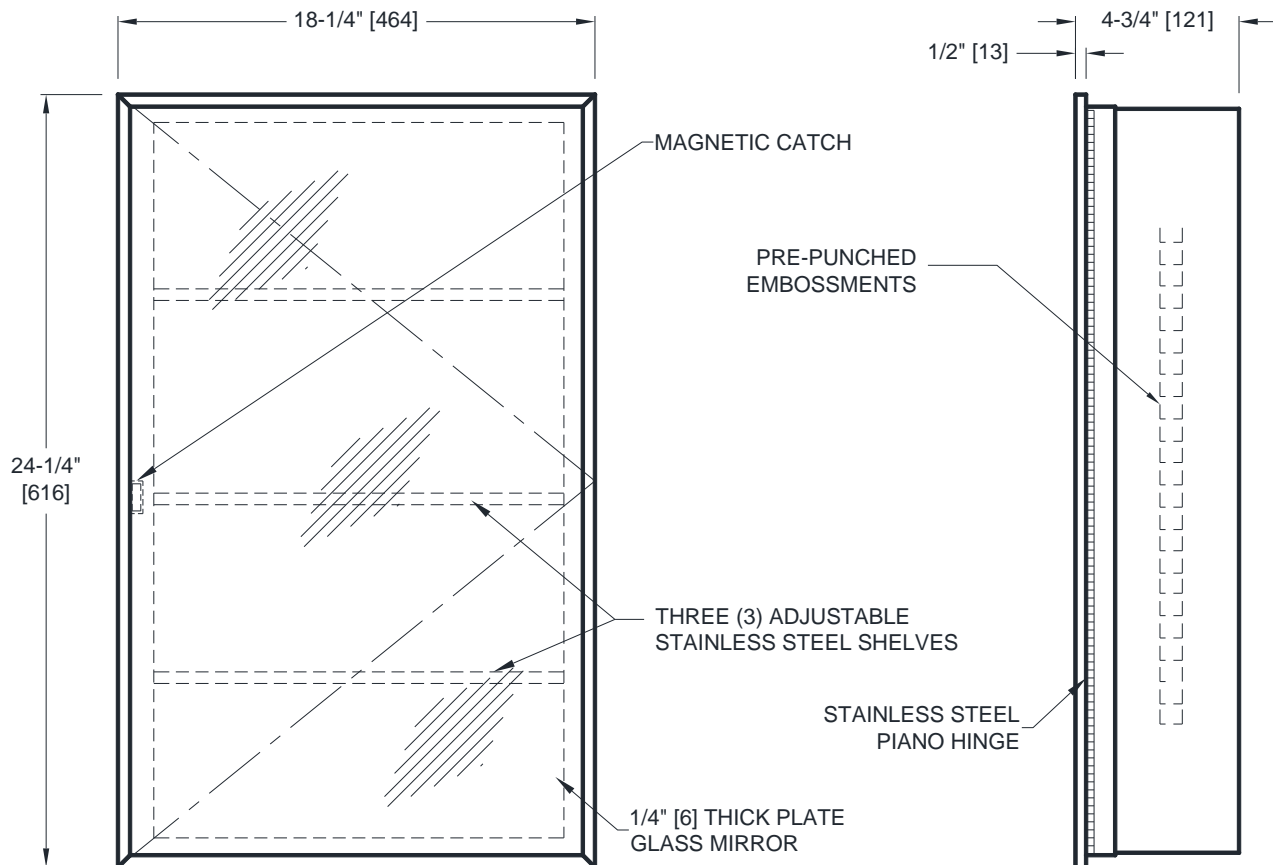

FRONT VIEW

SIDE VIEW

NOTE:

ALL DIM'S INCH [MM]

ILLUSTRATION FOR REF ONLY AND NTS

FOR CLEANING INSTRUCTIONS SEE APPROPRIATE SECTIONS IN
 PRODUCT CARE & MAINTENANCE
 BULLETIN (PCM) ON ASI WEBSITE

SPECIFICATION

Surface Mounted Stainless Steel Medicine Cabinet with Mirrored Swing Door shall be 20 gauge stainless steel type 304 alloy 18-8. All exposed surfaces shall be satin finish and be protected during shipment with a PVC film easily removable after installation. Cabinet interior shall be provided with three (3) removable stainless steel shelves. Mirror glazing shall be № 1 quality 1/4" [6] thick polished float/plate glass and shall be warranted for fifteen (15) years against silver spoilage. Stainless steel door channel shall be hung on full length 3/16" diameter [Ø4,7] heavy duty stainless steel multi-staked piano hinge and shall be held closed by a magnetic catch. Cabinet shall have two (2) rubber door silencers. Cabinet can be right-handed swing door or left-handed swing door determined by the installation.

Install unit on wall using four (4) № 10 pan head self-threading screws (by others) through mounting holes provided in cabinet back. For general utility mount unit 46" [1168] above finished floor (AFF) to bottom of unit or 12" [305] above wash basin. For compliance with ADA Accessibility Standards install unit so that bottom edge of mirror is 40" [1016] MAX AFF.

OPERATION

Pull the door to access contents and manually pushes door to engage magnetic catch that holds door shut. Shelf spacing may be adjusted using internally embossed clip in slots.